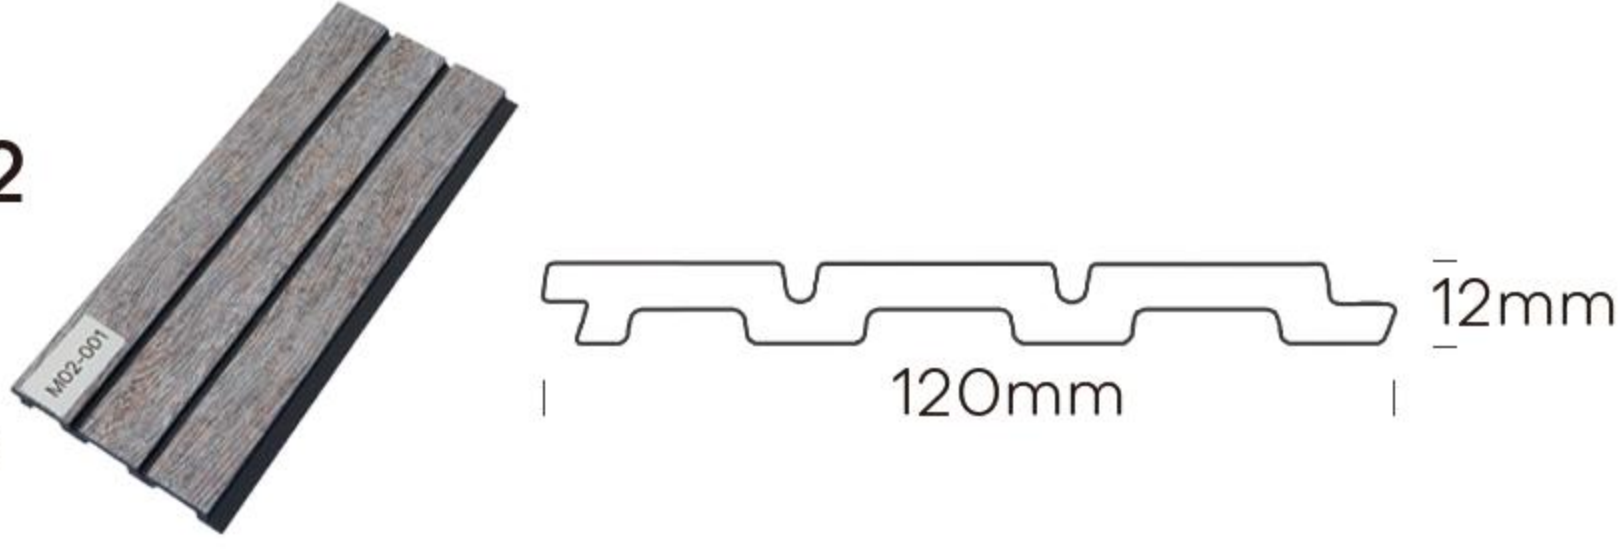

PS WALL PANEL

AesthEdge

+8618953955575

angela@aesthedge.com

www.aesthedge.com

Rm1103, A10Building,Lushang Center,Guangzhou Road,
Lanshan District,Linyi City,Shandong Province,China

CSW M01

W 160mm
H 14mm
L 2900mm

CSW M09

W 150mm
H 12mm
L 2900mm

CSW M02

W 120mm
H 12mm
L 2900mm

CSW M10

W 160mm
H 12mm
L 2900mm

CSW M03

W 120mm
H 12mm
L 2900mm

CSW S02

W 300mm
H 7mm
L 2900mm

CSW S03

W 300mm
H 7mm
L 2900mm

CSW S04

W 300mm
H 7mm
L 2900mm

CSW S05

W 300mm
H 7mm
L 2900mm