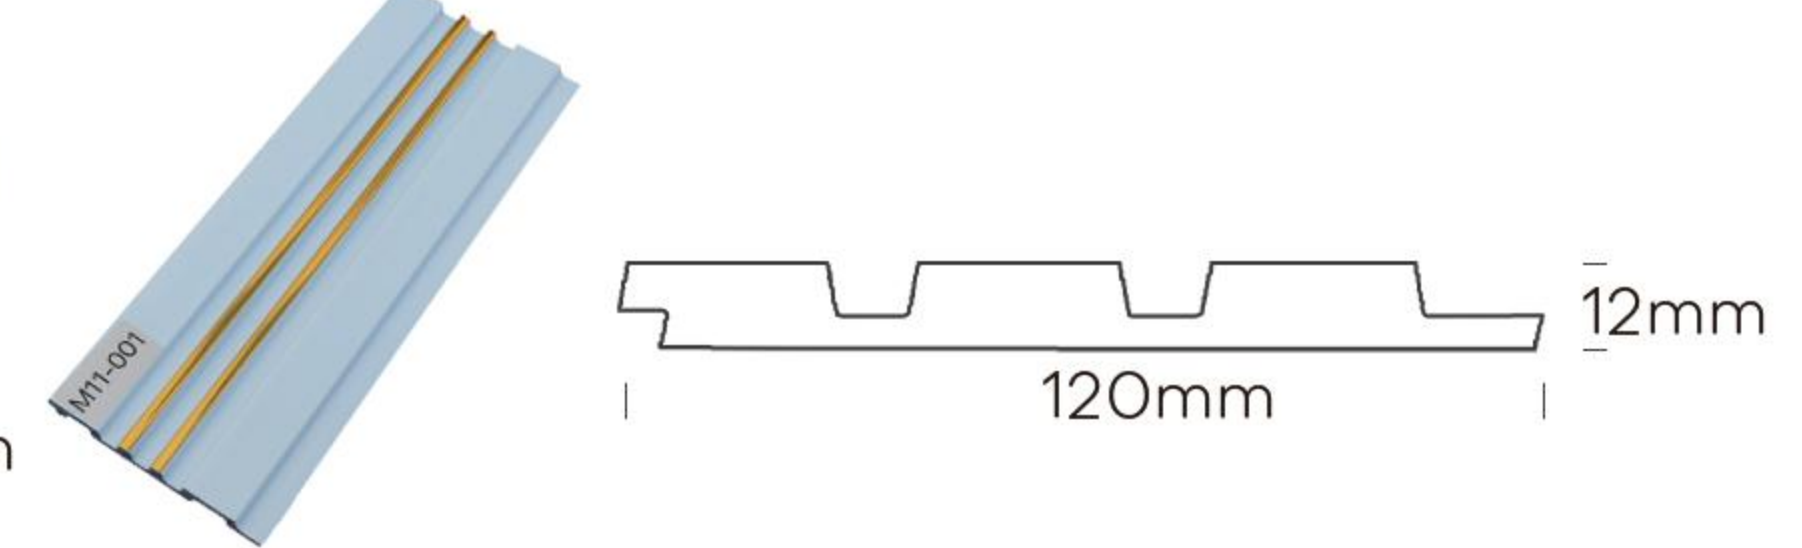

PS WALL PANEL

AesthEdge

+8618953955575

angela@aesthedge.com

www.aesthedge.com

Rm1103, A10Building,Lushang Center,Guangzhou Road,
Lanshan District,Linyi City,Shandong Province,China

CSW M01

W 160mm
H 14mm
L 2900mm

CSW M09

W 150mm
H 12mm
L 2900mm

CSW M02

W 120mm
H 12mm
L 2900mm

CSW M10

W 160mm
H 12mm
L 2900mm

CSW M03

W 120mm
H 12mm
L 2900mm

CSW M11

W 120mm
H 12mm
L 2900mm

CSW M04

W 150mm
H 10mm
L 2900mm

CSW M12

W 120mm
H 12mm
L 2900mm

CSW M05

W 120mm
H 10mm
L 2900mm