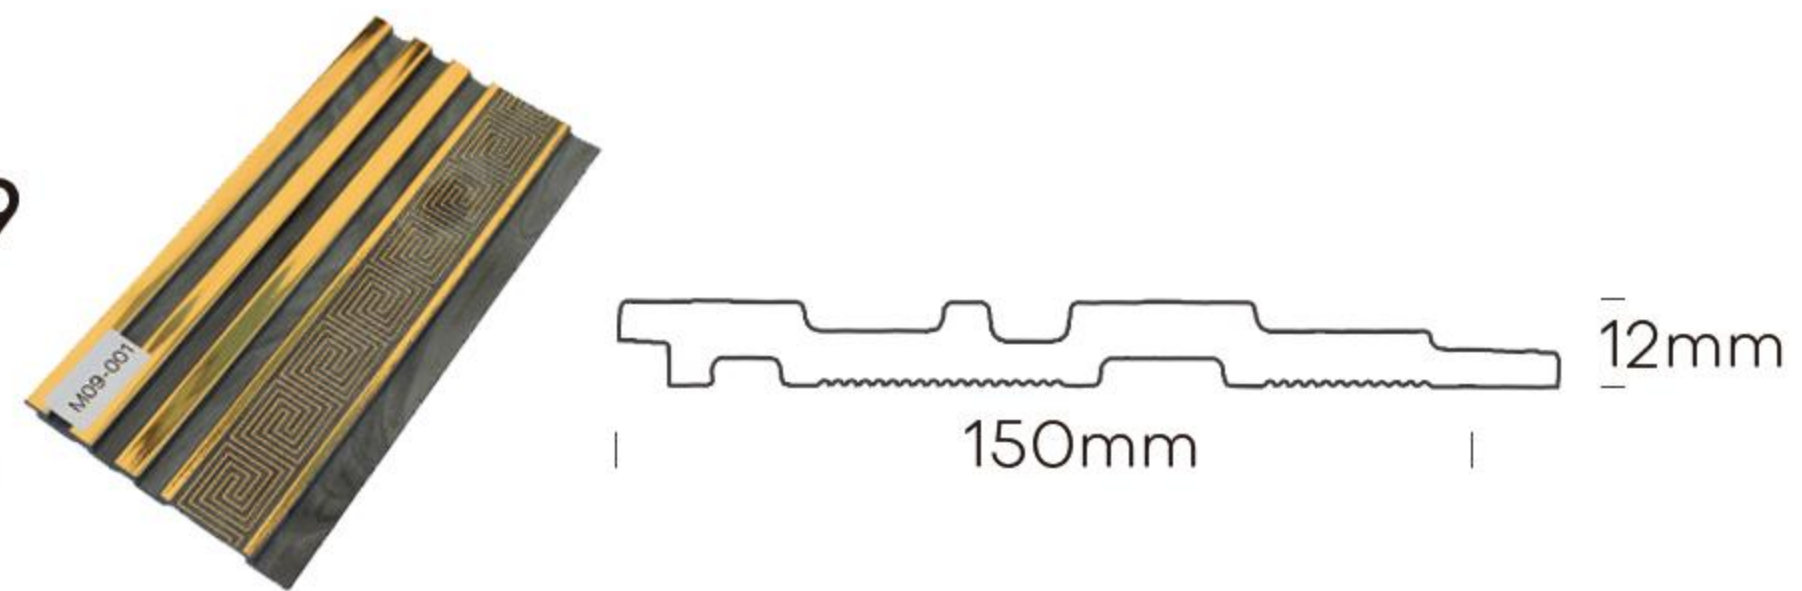

PS WALL PANEL

AesthEdge

+8618953955575

angela@aesthedge.com

www.aesthedge.com

Rm1103, A10Building,Lushang Center,Guangzhou Road,
Lanshan District,Linyi City,Shandong Province,China

CSW M01

W 160mm
H 14mm
L 2900mm

CSW M09

W 150mm
H 12mm
L 2900mm

CSW M02

W 120mm
H 12mm
L 2900mm

CSW M10

W 160mm
H 12mm
L 2900mm

CSW M03

W 120mm
H 12mm
L 2900mm

CSW S02

W 300mm
H 7mm
L 2900mm

CSW S03

W 300mm
H 7mm
L 2900mm

CSW S04

W 300mm
H 7mm
L 2900mm

CSW S05

W 300mm
H 7mm
L 2900mm